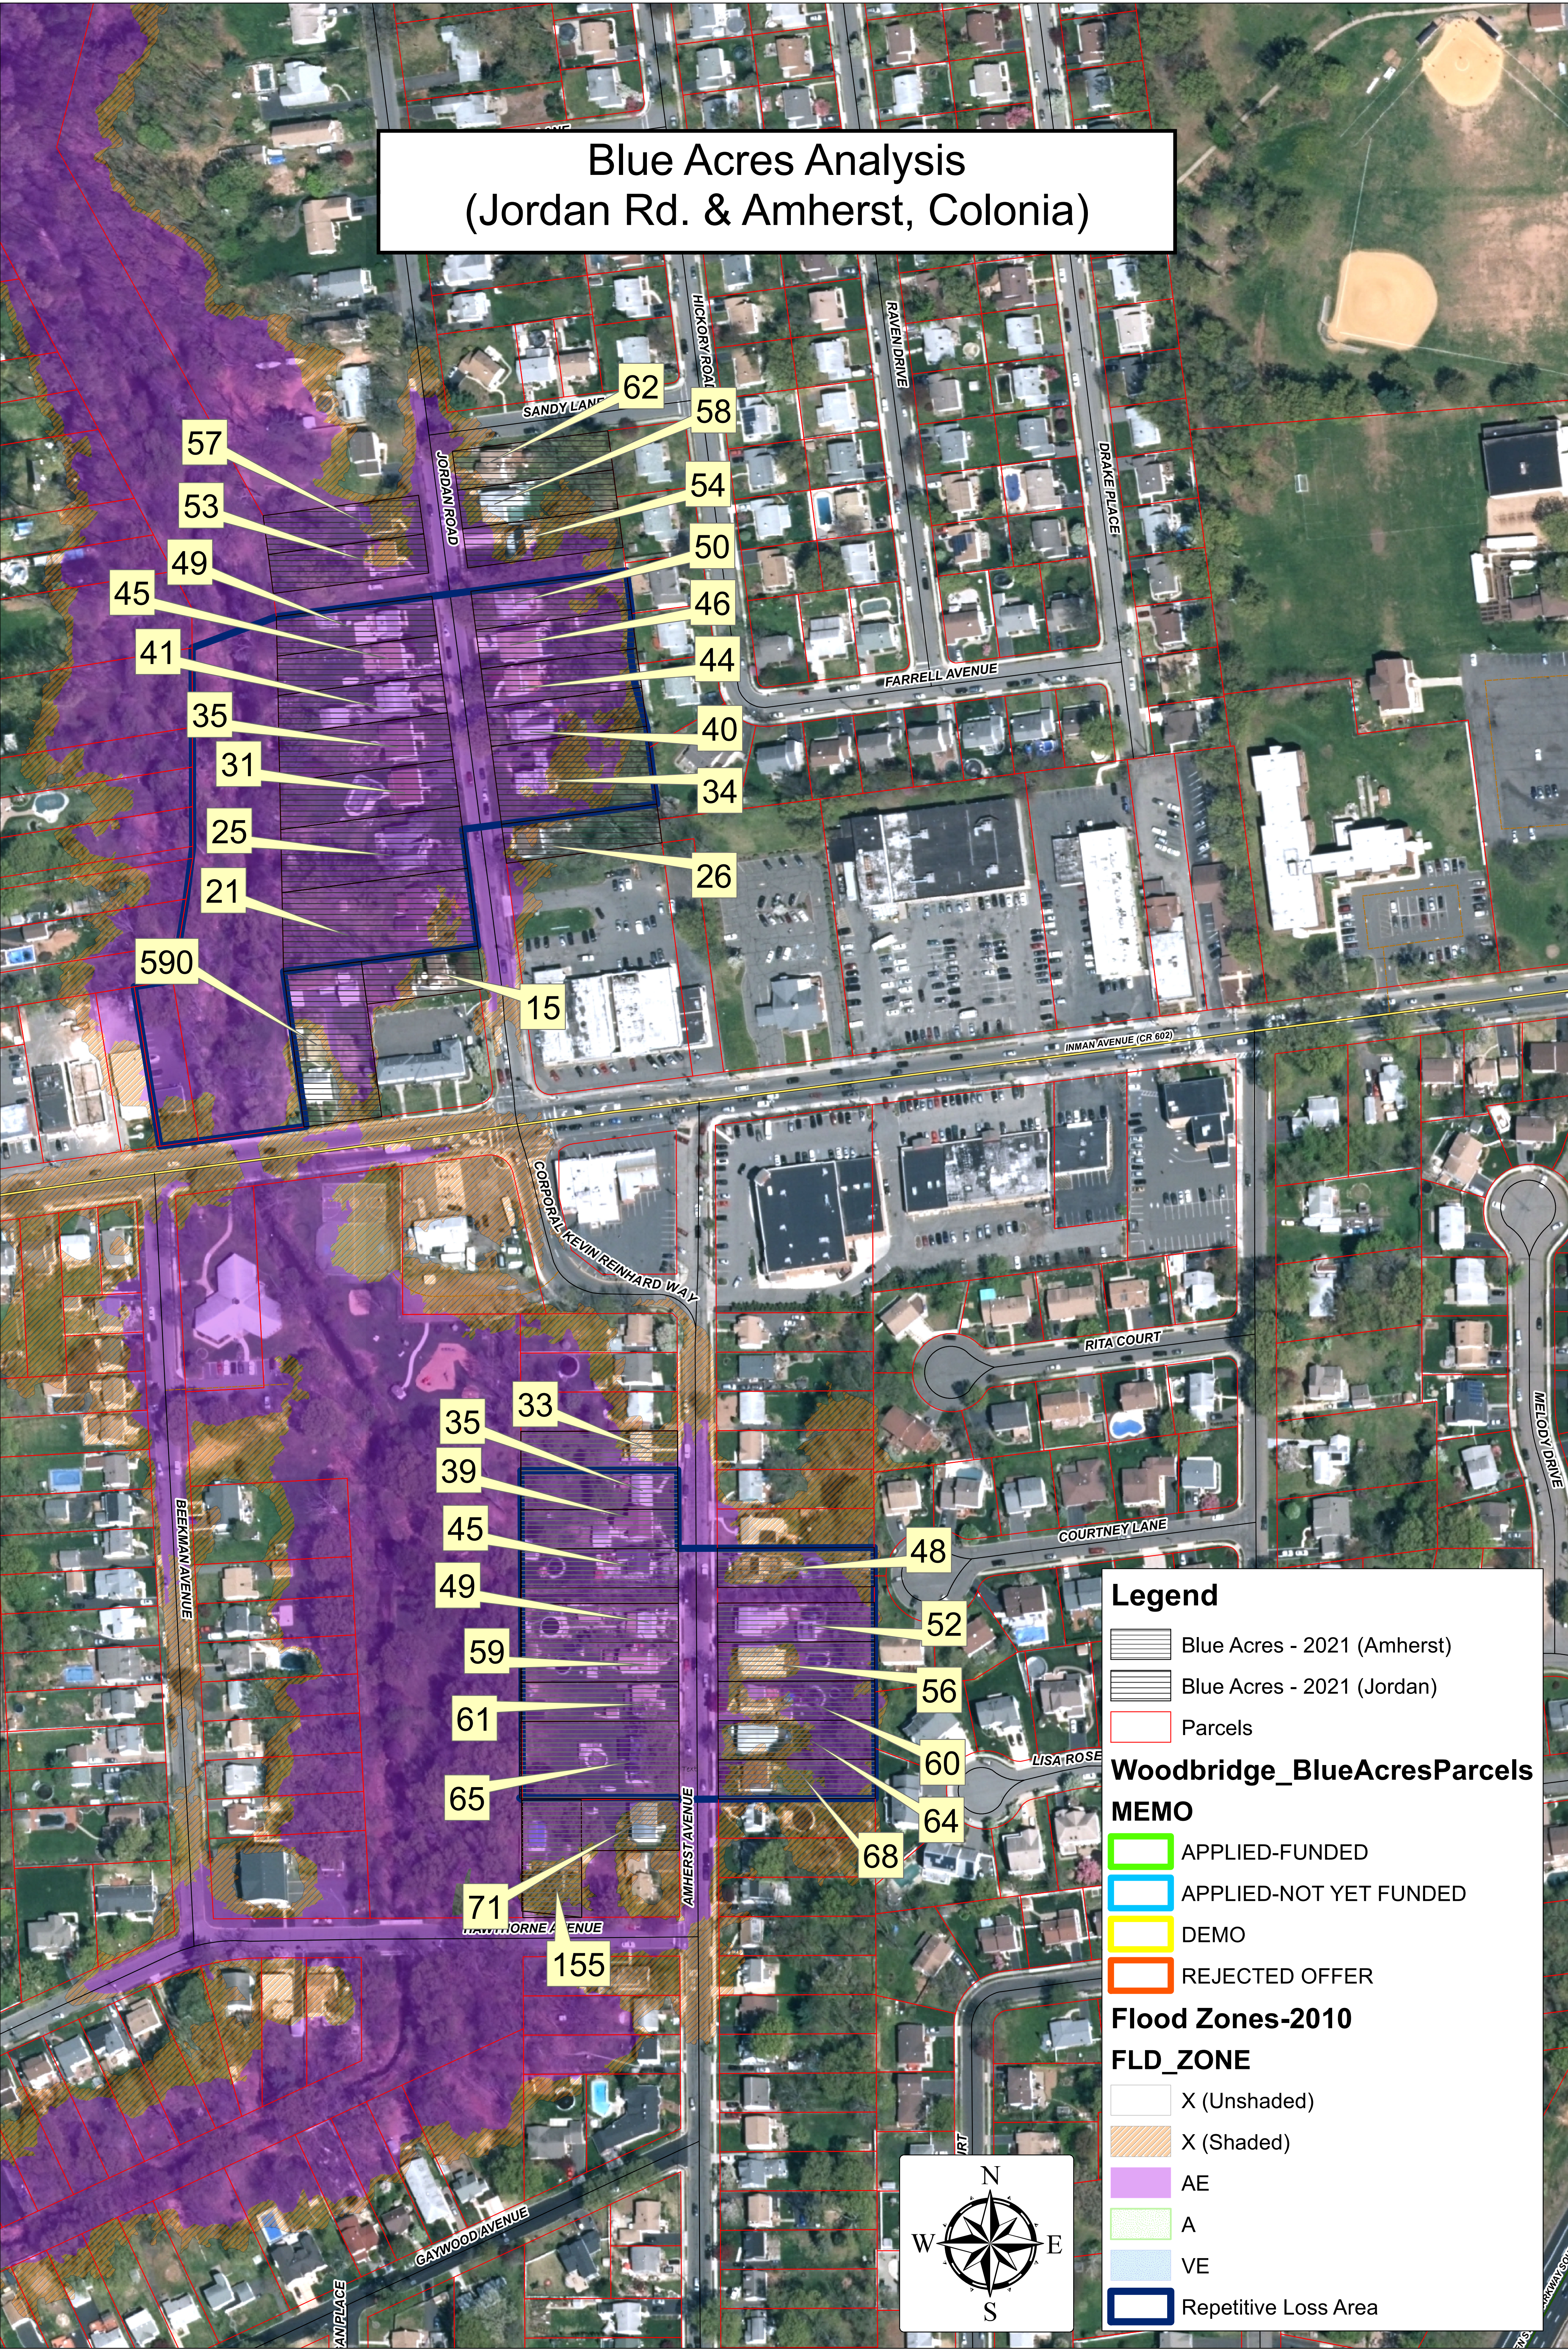

Blue Acres Analysis (Jordan Rd. & Amherst, Colonia)

Legend

- Blue Acres - 2021 (Amherst)
- Blue Acres - 2021 (Jordan)
- Parcels

Woodbridge_BlueAcresParcels MEMO

- APPLIED-FUNDED
- APPLIED-NOT YET FUNDED
- DEMO
- REJECTED OFFER

Flood Zones-2010

FLD_ZONE

- X (Unshaded)
- X (Shaded)
- AE
- A
- VE
- Repetitive Loss Area