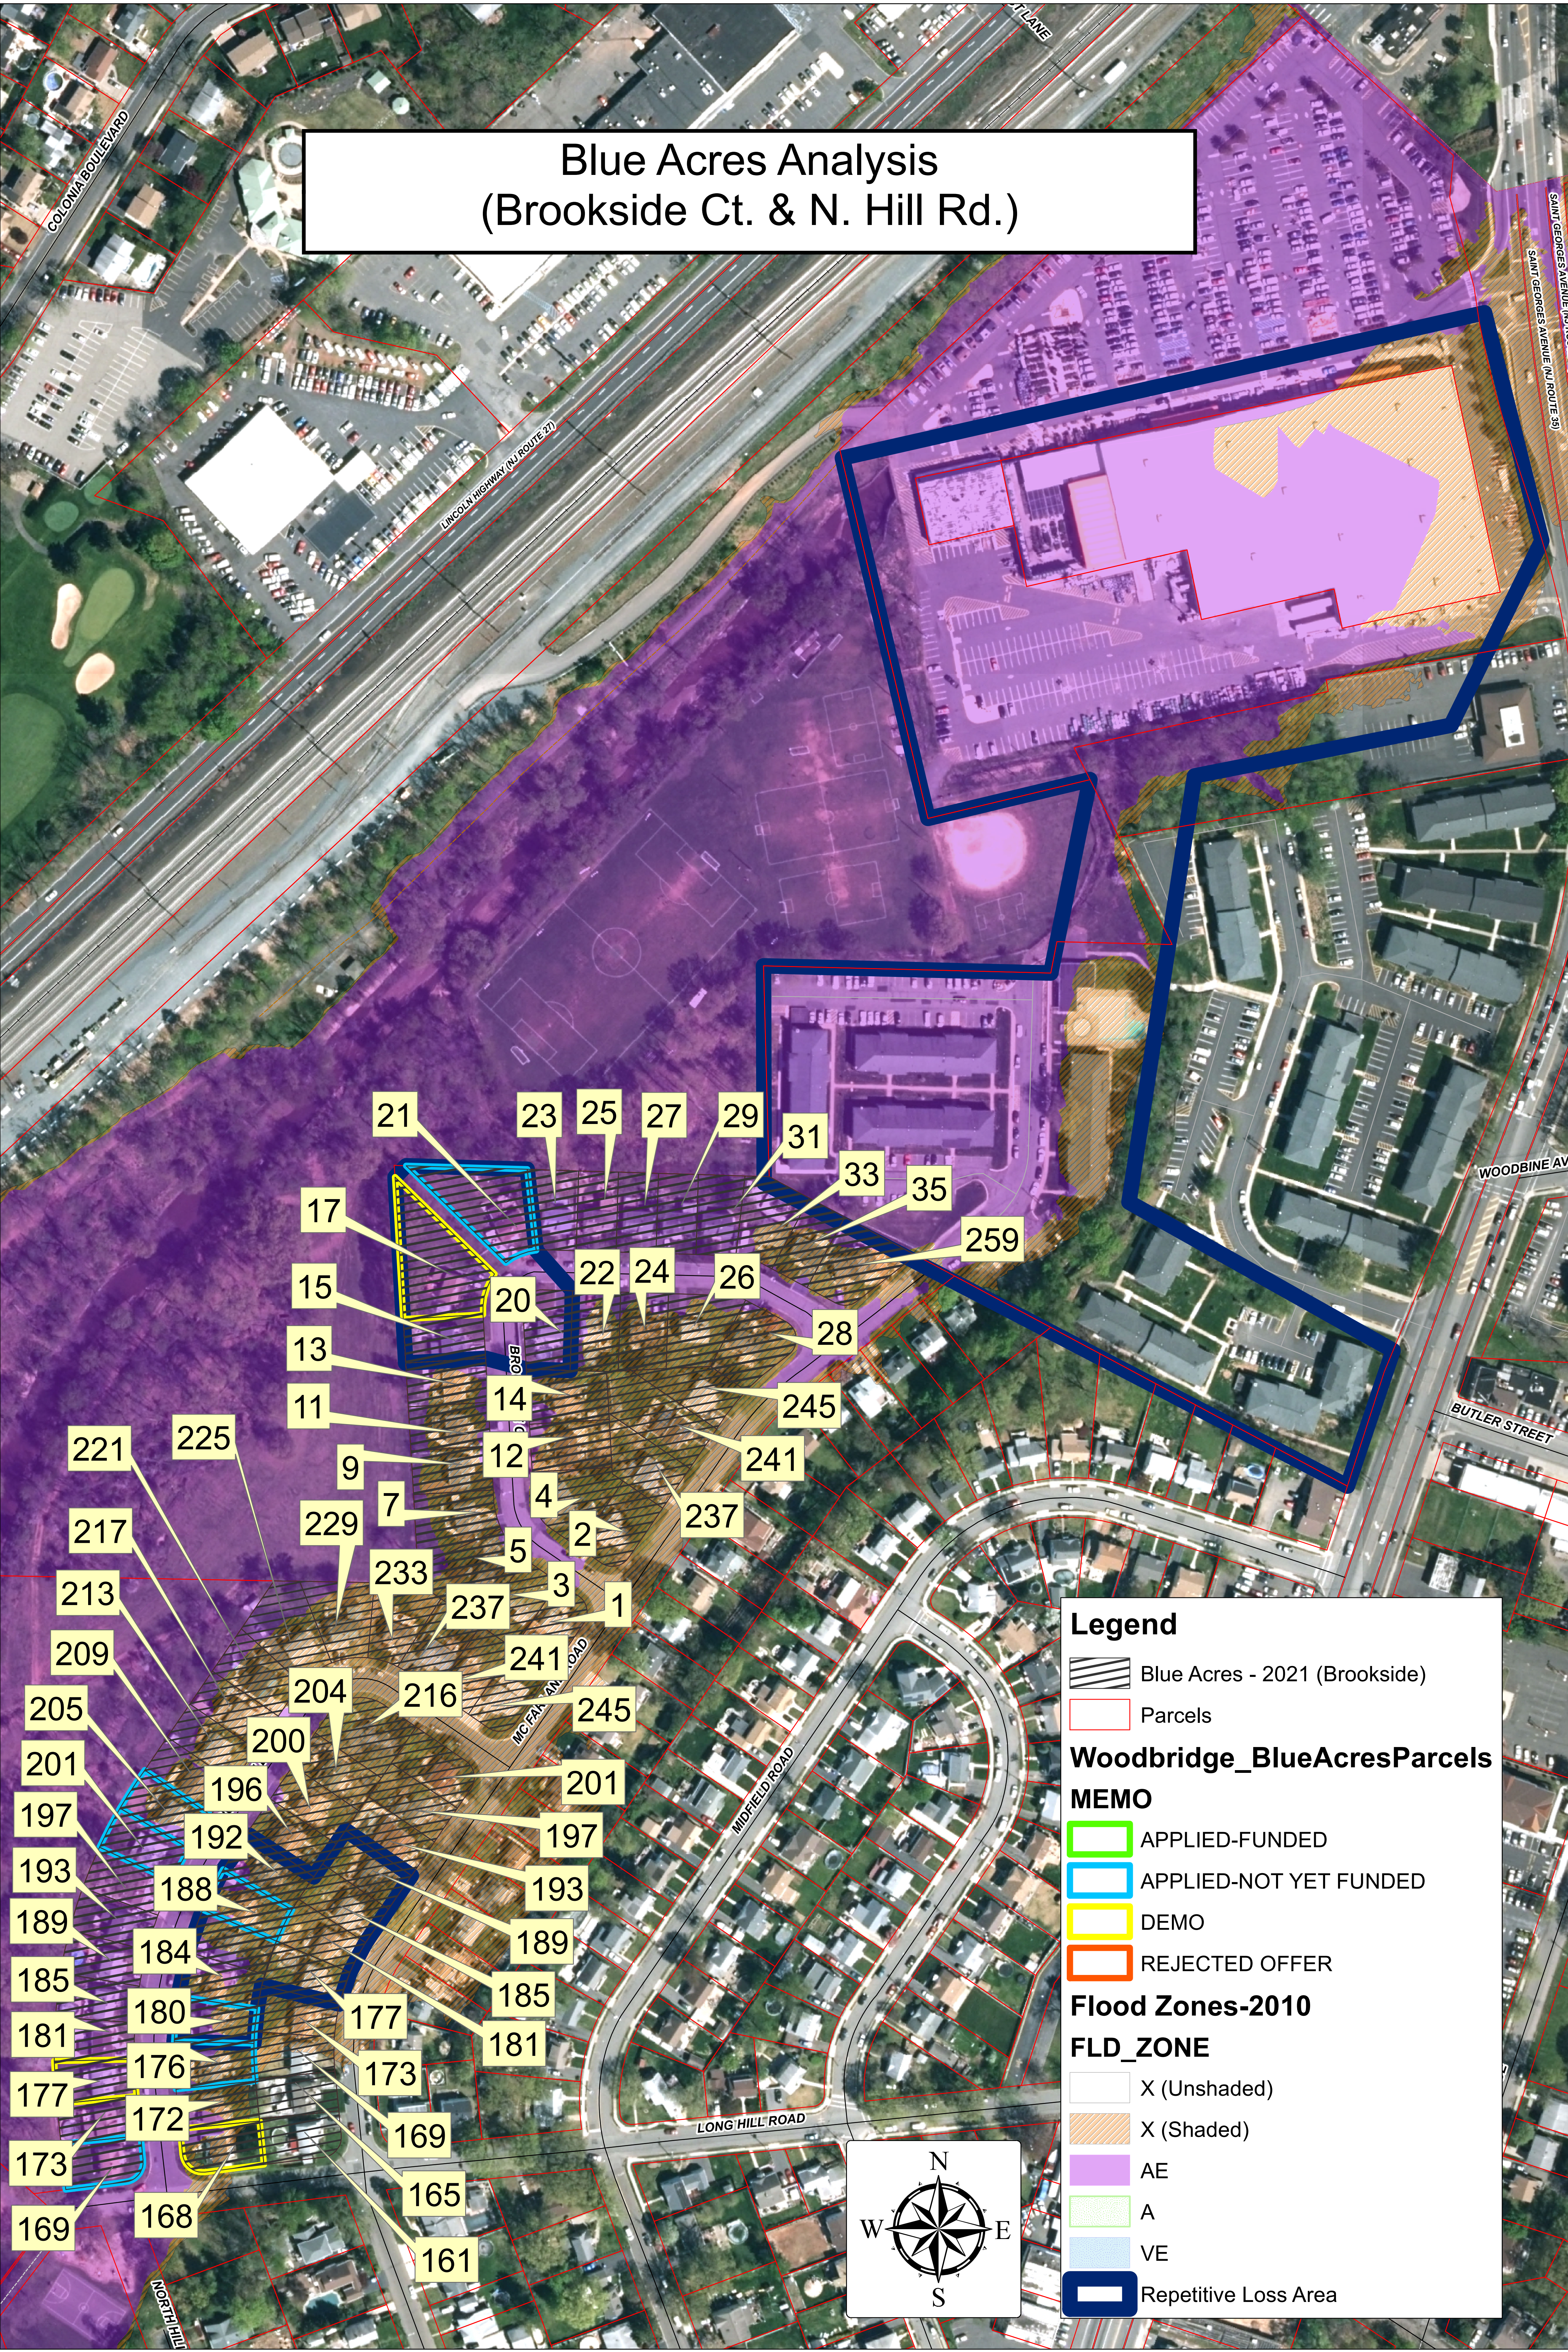

Blue Acres Analysis (Brookside Ct. & N. Hill Rd.)

Legend

- Blue Acres - 2021 (Brookside)
- Parcels

Woodbridge_BlueAcresParcels MEMO

- APPLIED-FUNDED
- APPLIED-NOT YET FUNDED
- DEMO
- REJECTED OFFER

Flood Zones-2010 FLD_ZONE

- X (Unshaded)
- X (Shaded)
- AE
- A
- VE
- Repetitive Loss Area